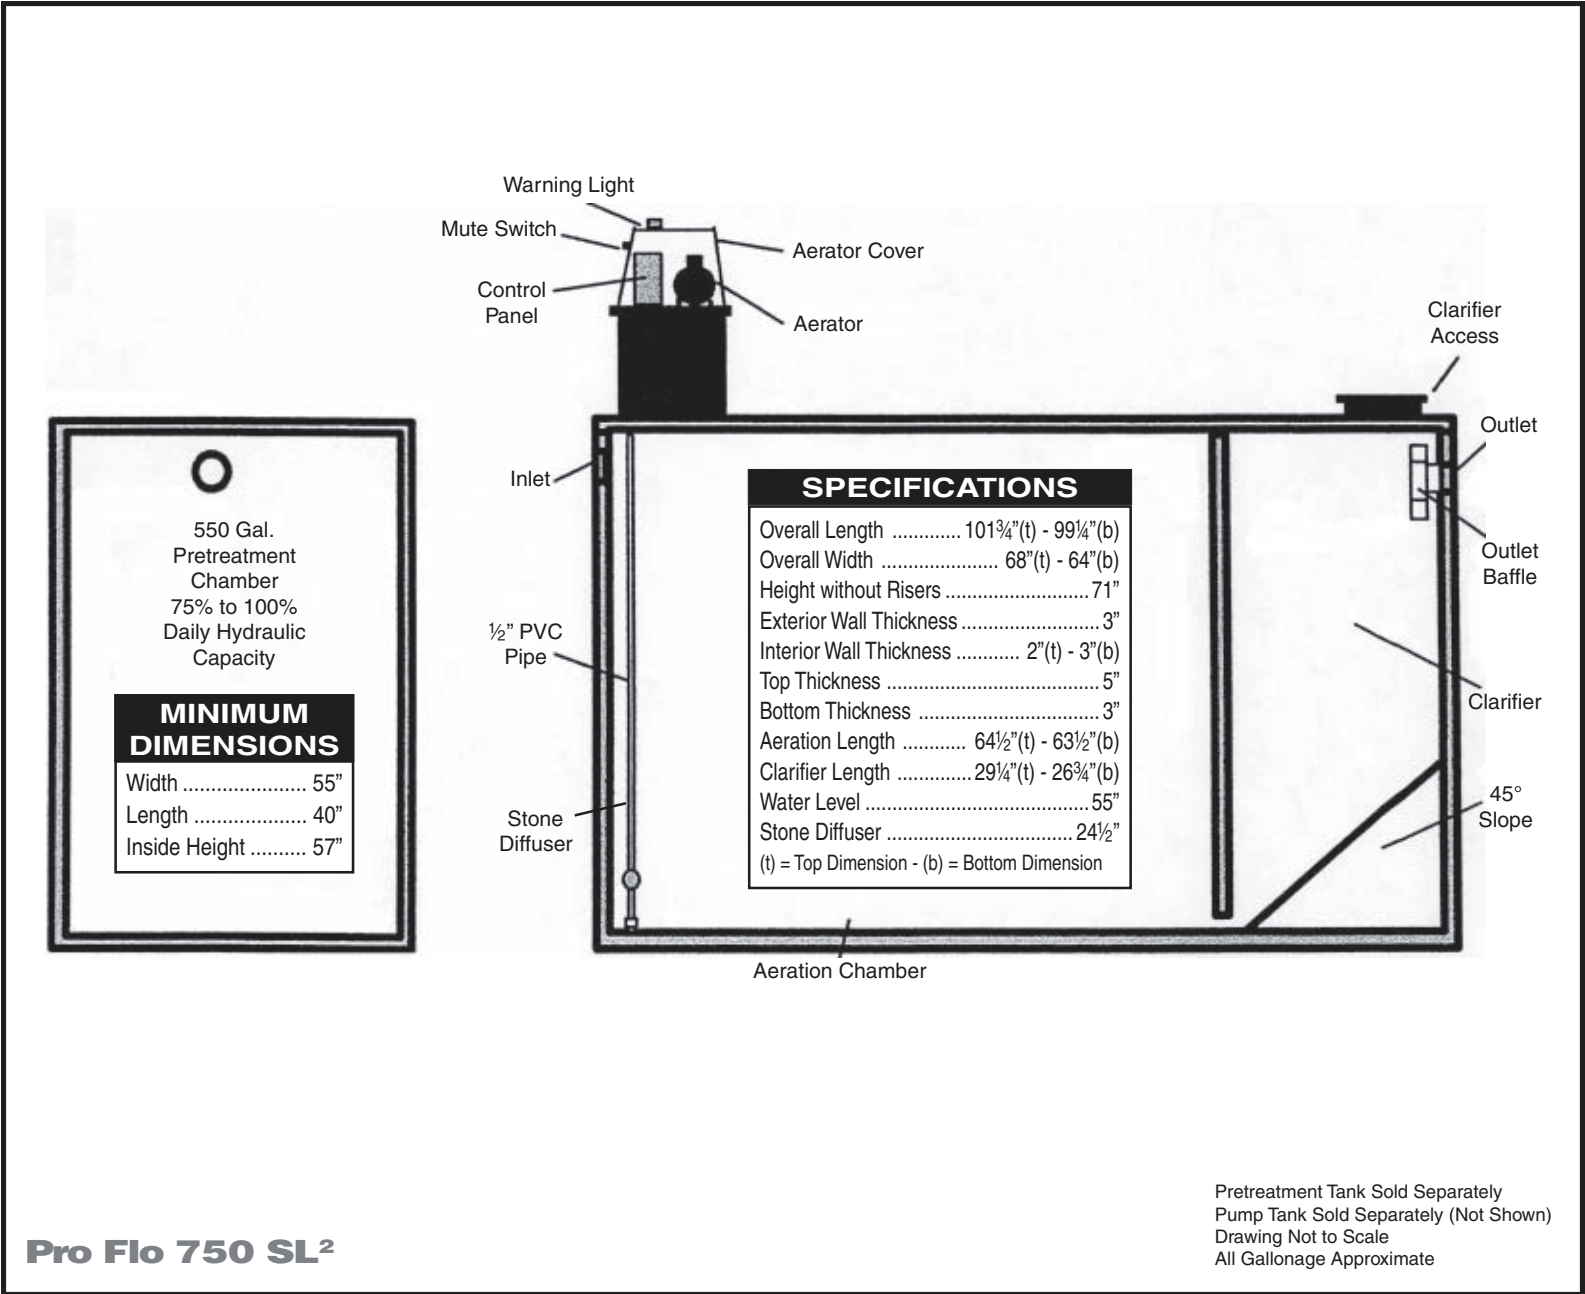

Pro Flo 750 SL² System Diagram

Pro Flo 750 SL²

Pretreatment Tank Sold Separately
Pump Tank Sold Separately (Not Shown)
Drawing Not to Scale
All Gallonage Approximate