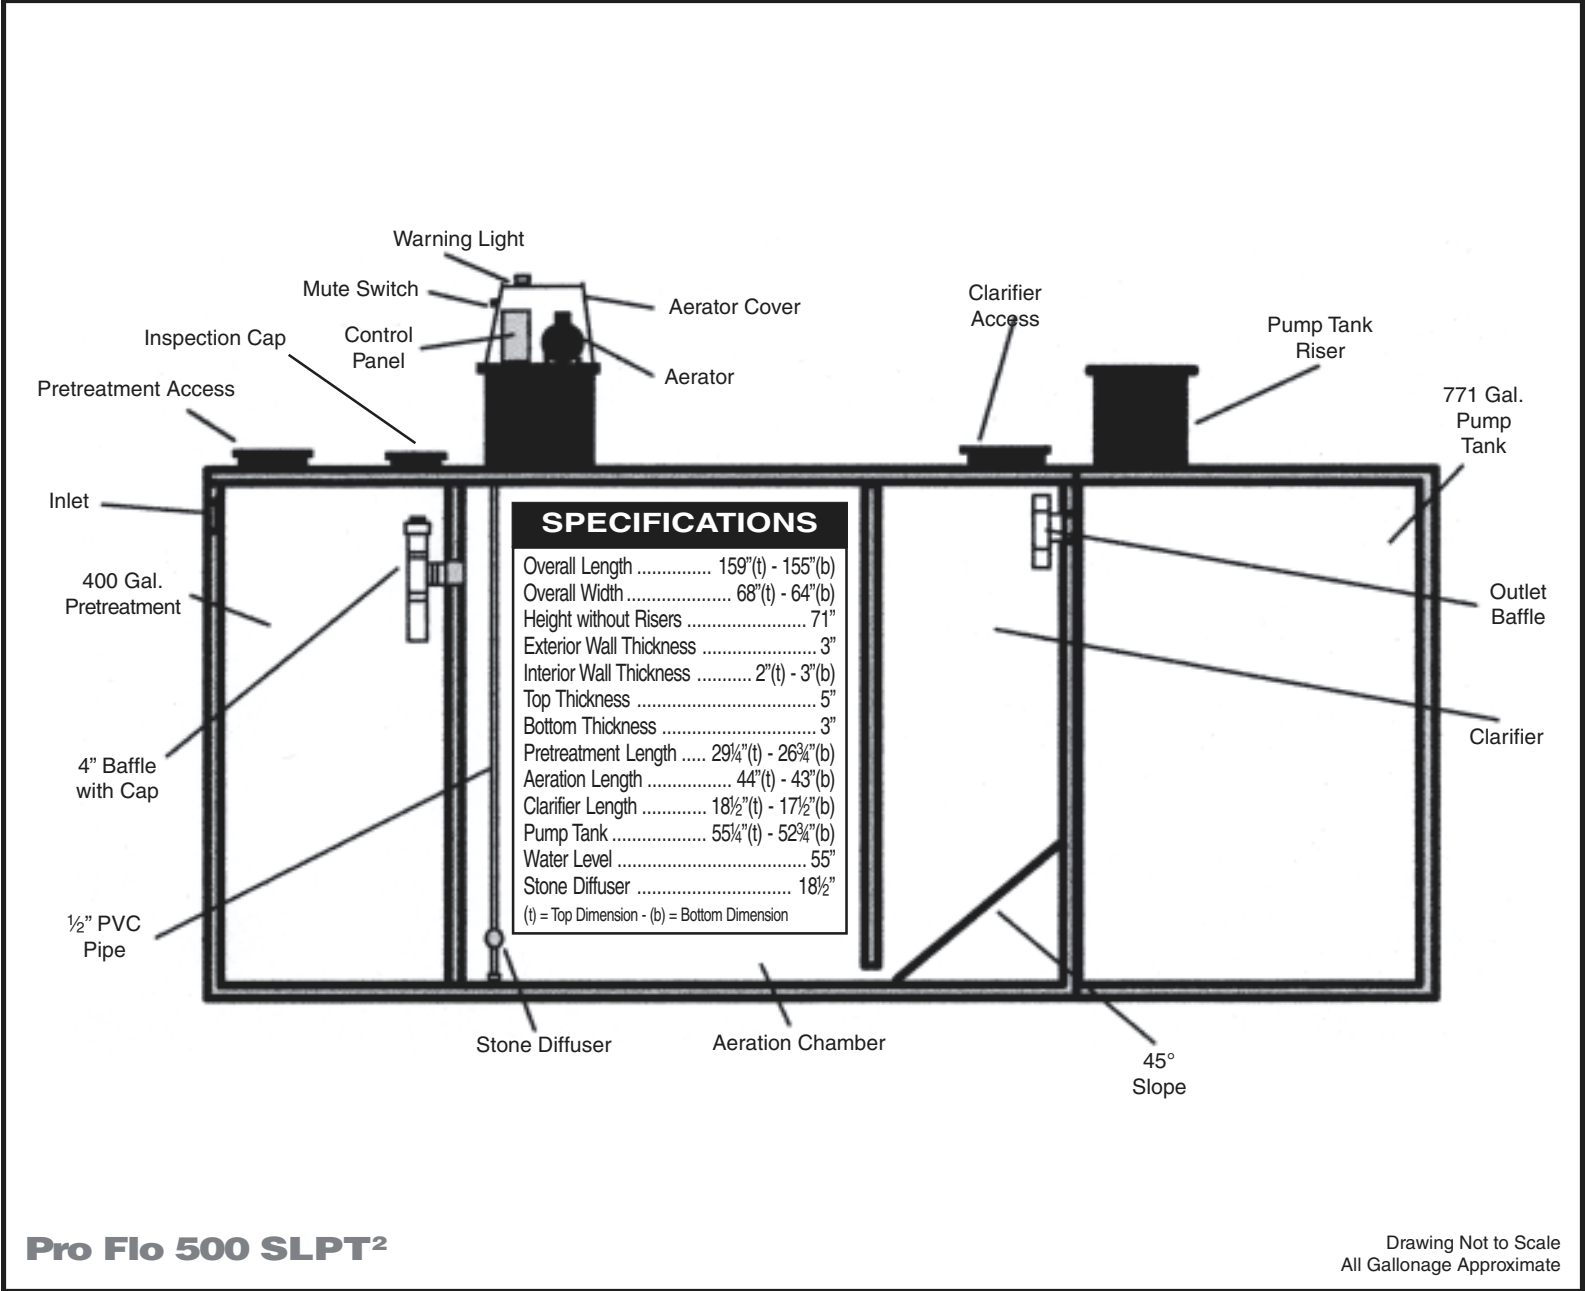

# Pro Flo 500 SLPT<sup>2</sup> System Diagram

**Pro Flo 500 SLPT<sup>2</sup>**

Drawing Not to Scale  
All Gallonage Approximate