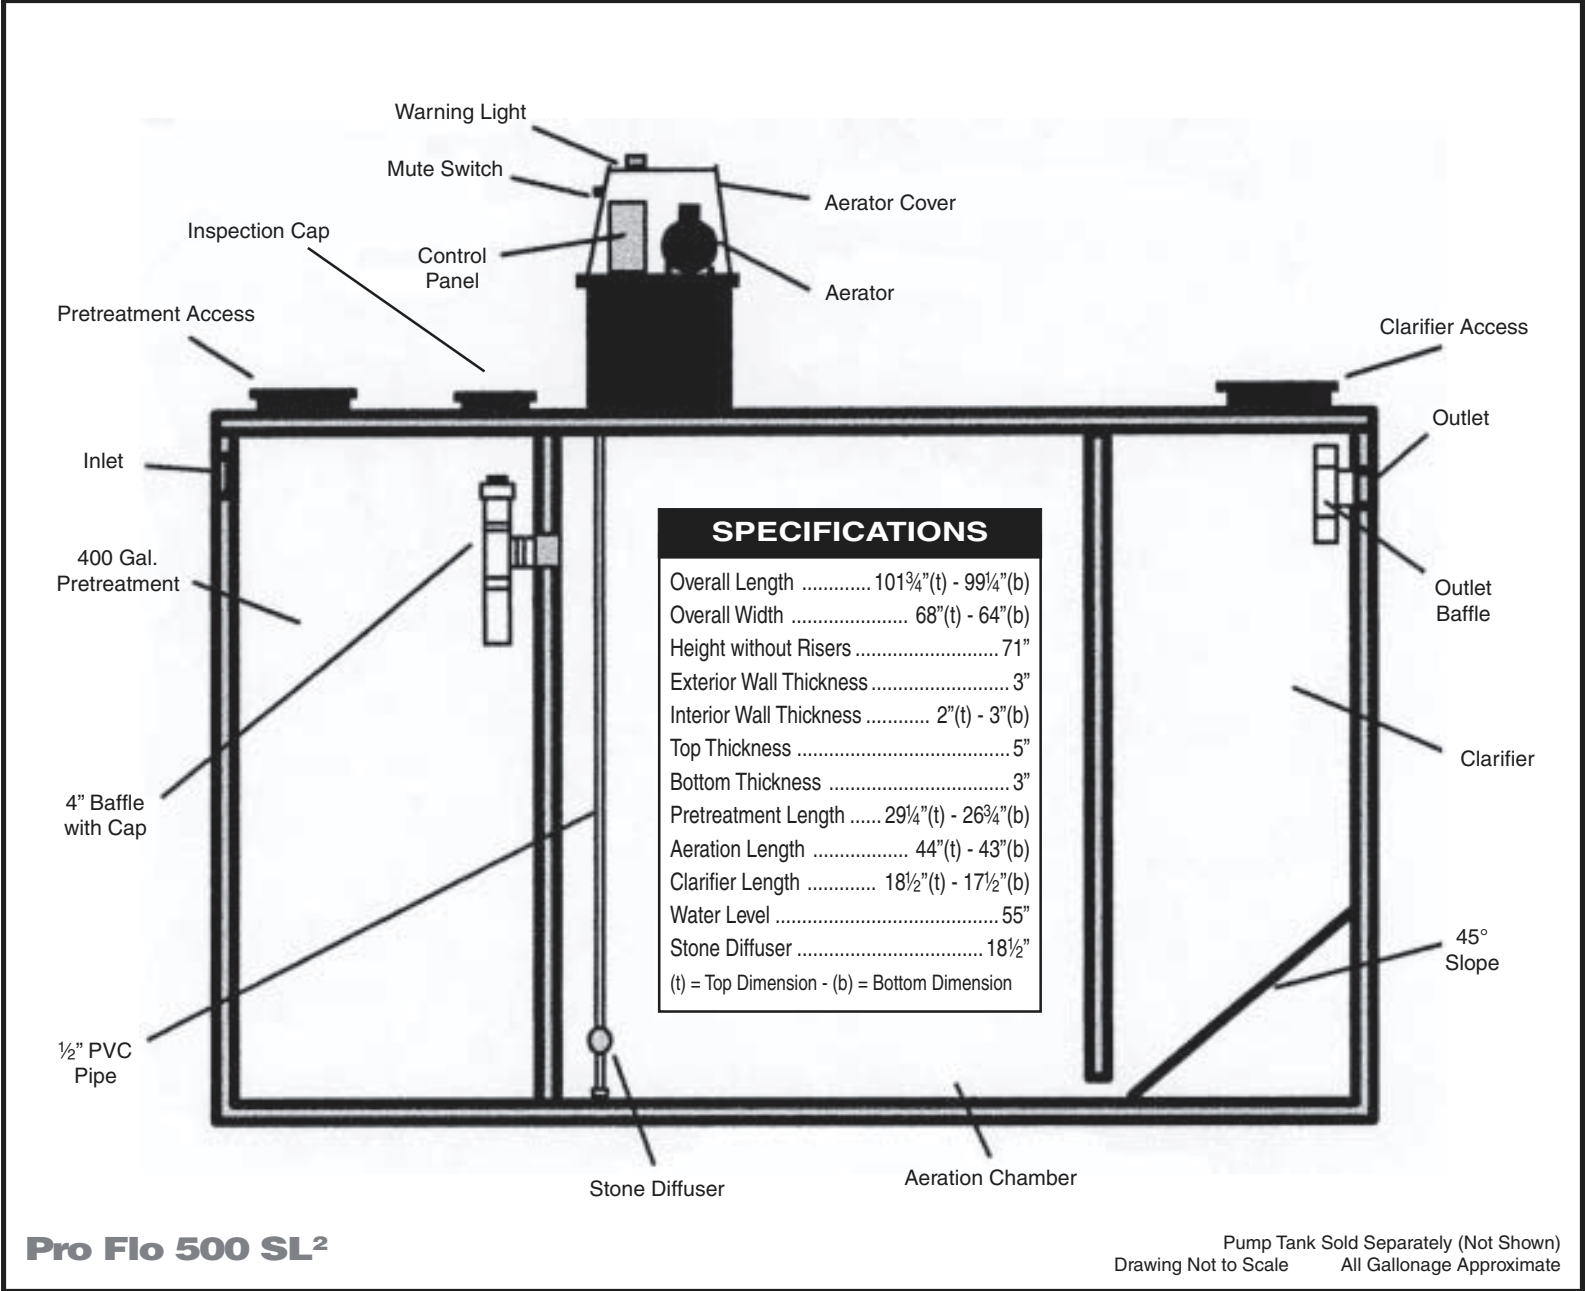

Pro Flo 500 SL² System Diagram

Pro Flo 500 SL²

Pump Tank Sold Separately (Not Shown)
 Drawing Not to Scale All Gallonage Approximate