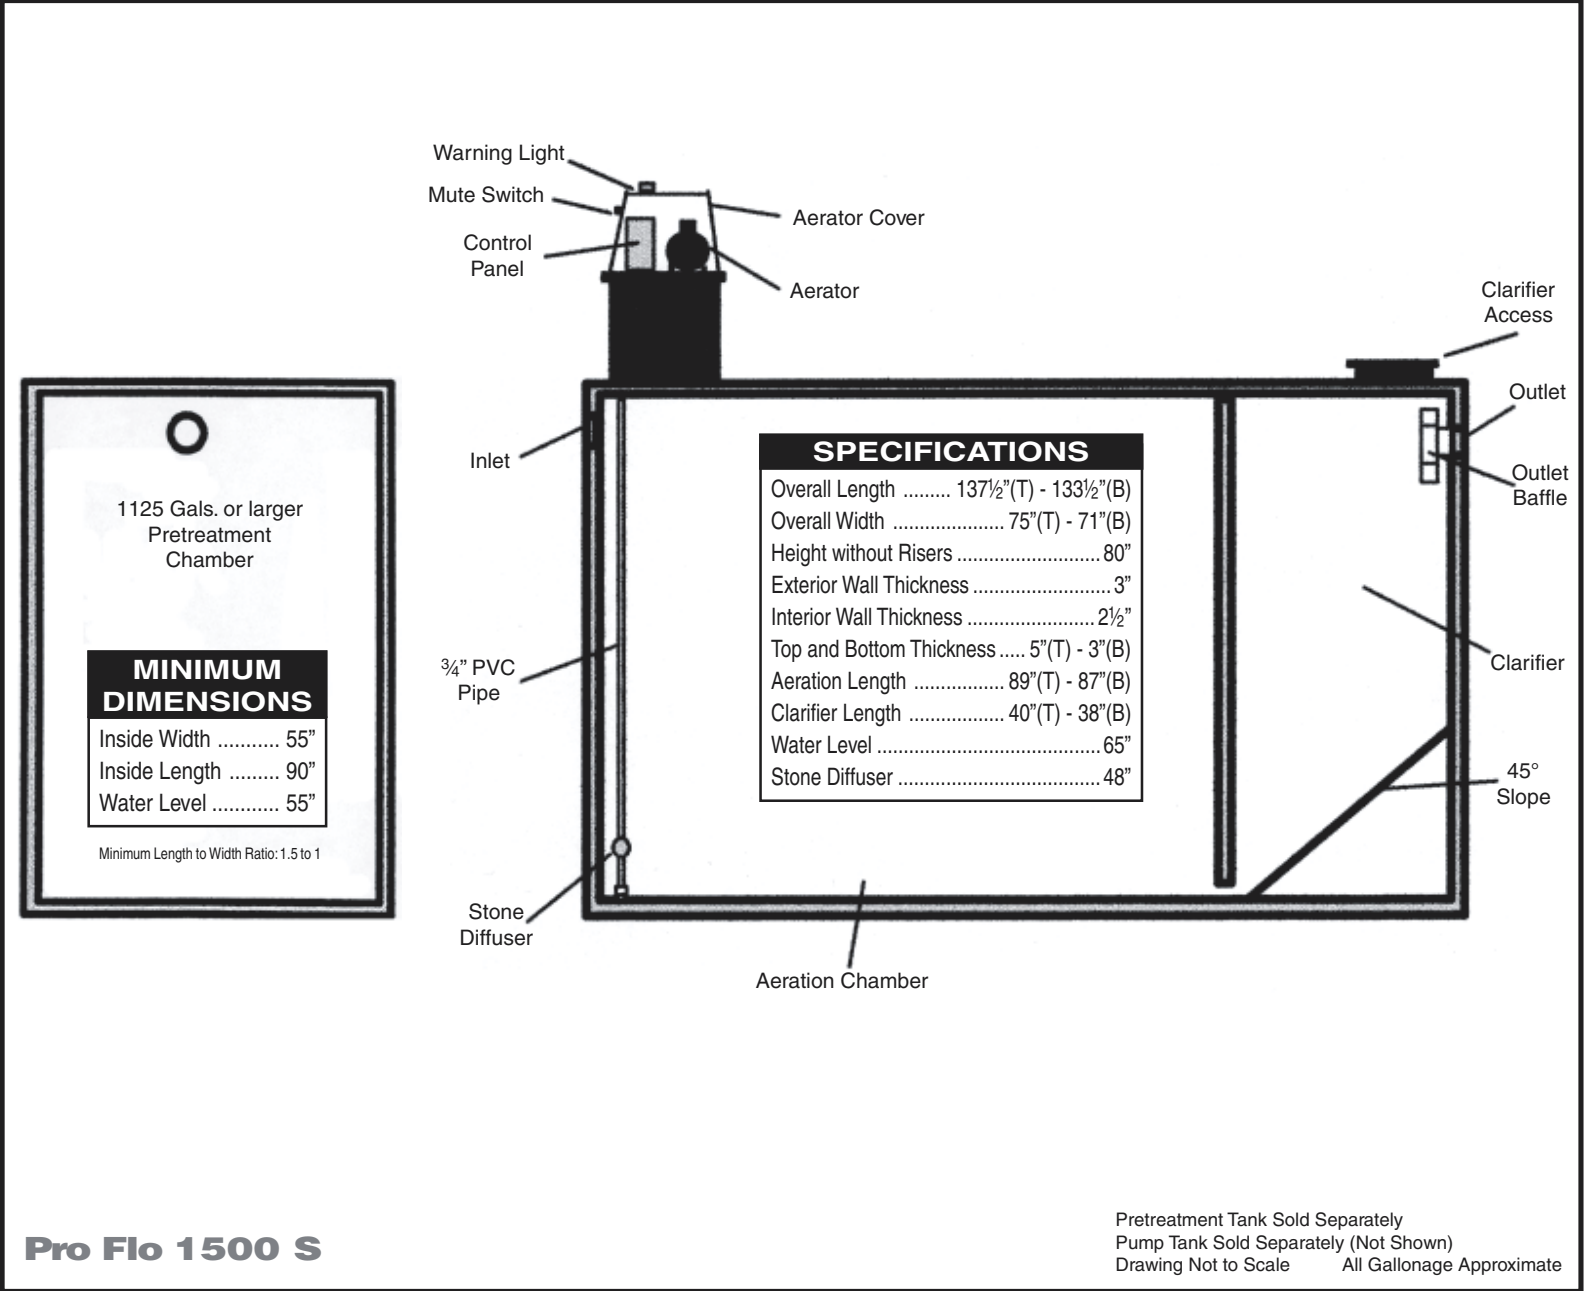

Pro Flo 1500 S System Diagram

Pro Flo 1500 S

Pretreatment Tank Sold Separately
Pump Tank Sold Separately (Not Shown)
Drawing Not to Scale All Gallonage Approximate