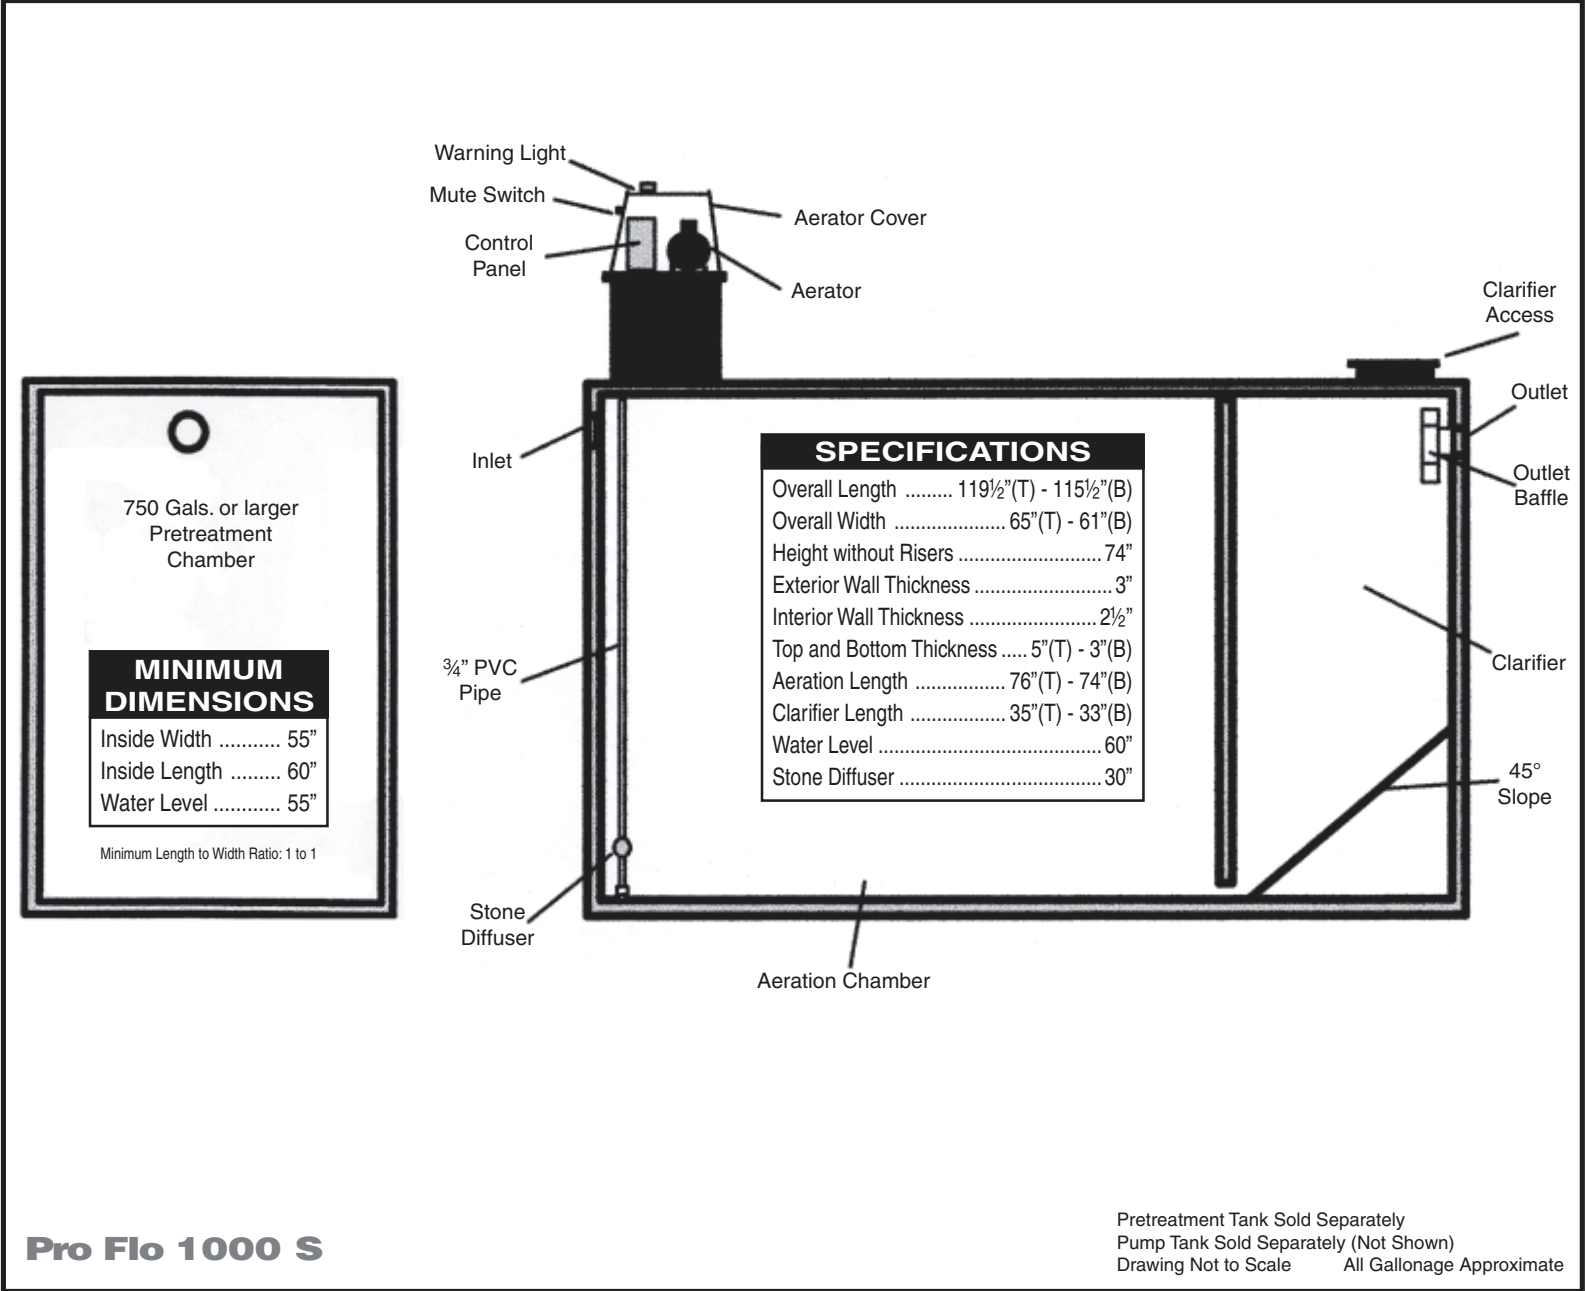

# Pro Flo 1000 S System Diagram

**Pro Flo 1000 S**

Pretreatment Tank Sold Separately  
 Pump Tank Sold Separately (Not Shown)  
 Drawing Not to Scale All Gallonage Approximate